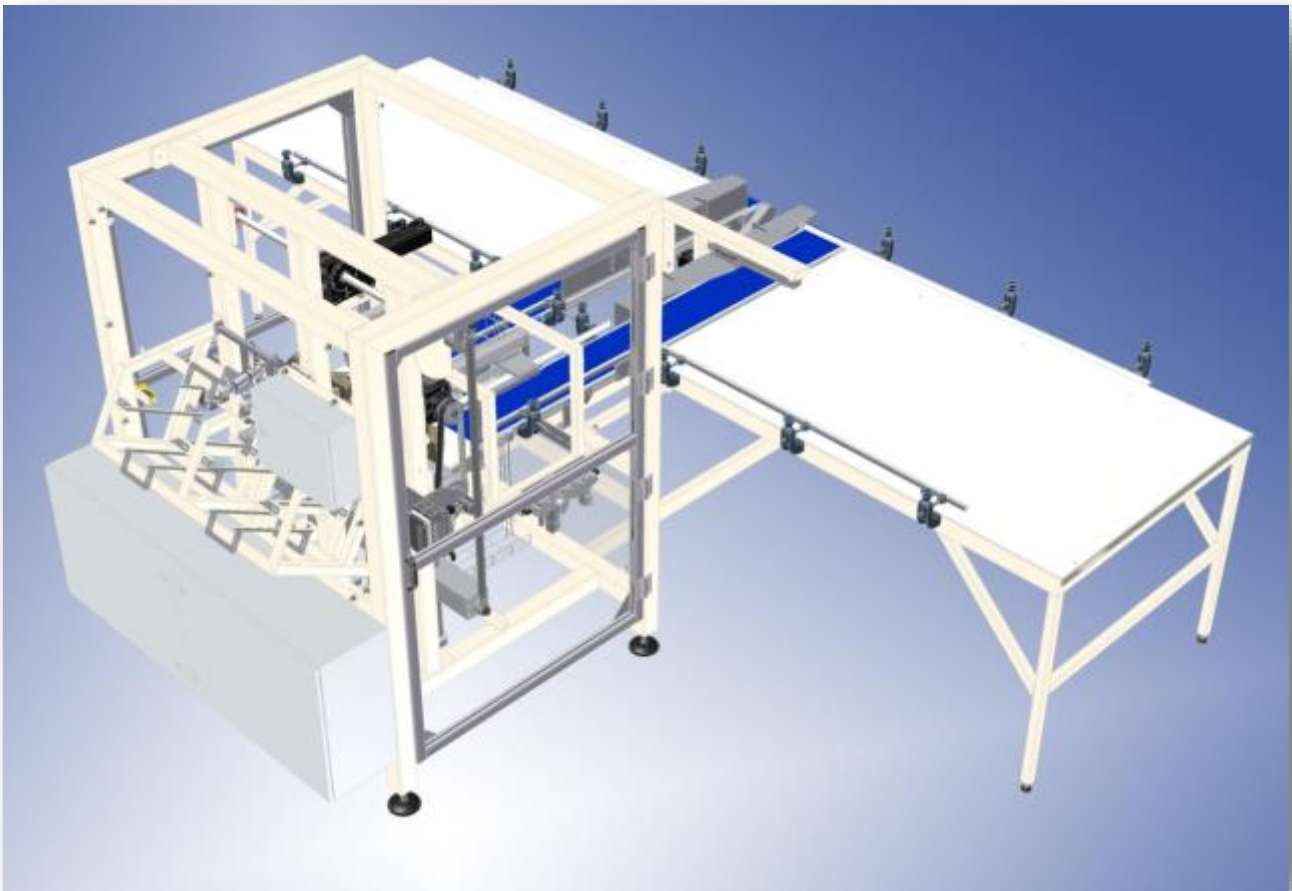

Sandwich Pack Erector

Customer:	Sanday's
Machine:	Sandwich pack erector
Product:	Sandwich packs
Capacity:	2400 packs/hour
Remarks:	Sandwich packs are erected and sealed in one go. Then the packs are stacked in loose stacks.