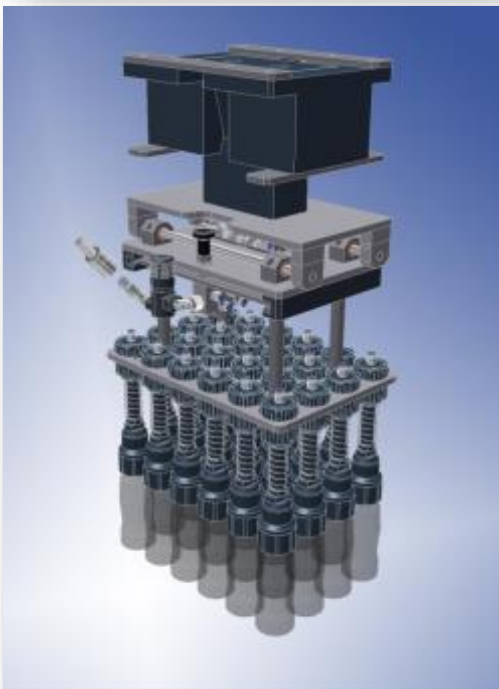

Crate Unpacker and Packer

Customer: Coca Cola co-packer Belgium
Machine: Crate unpacker and packer
Product: Different Crates of Coca Cola
Capacity: 40.000 bottles/hour
Remarks: This machine unpacks and packs crates, therefore it has 4 pick points.