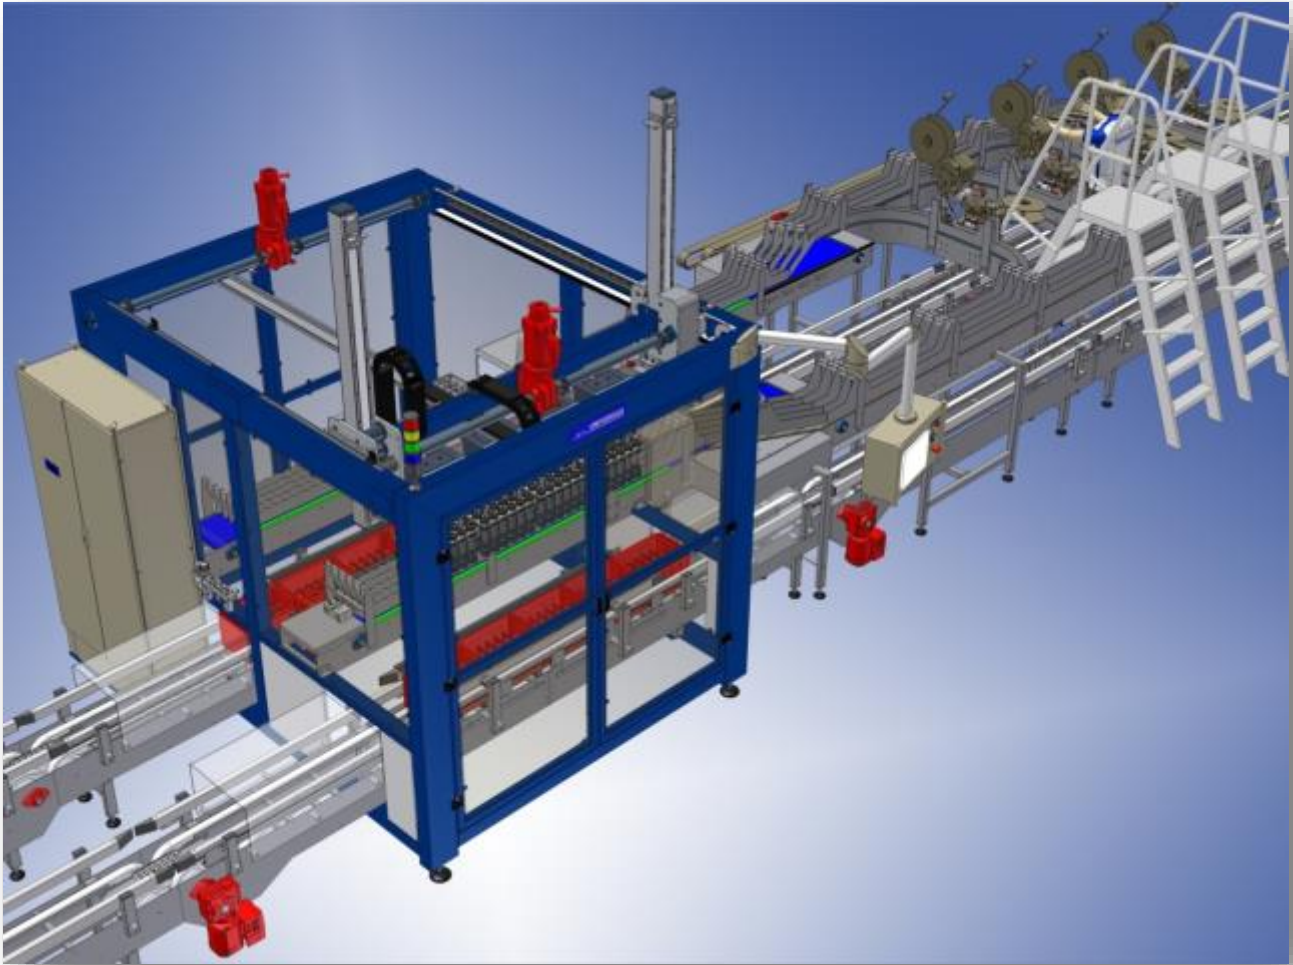

Crate Unpacker and Packer

Customer: Coca Cola co-packer Belgium
Machine: Crate unpacker and packer
Product: Different Crates of Coca Cola
Capacity: 40.000 bottles/hour
Remarks: This machine unpacks and packs crates, therefore it has 4 pick points.