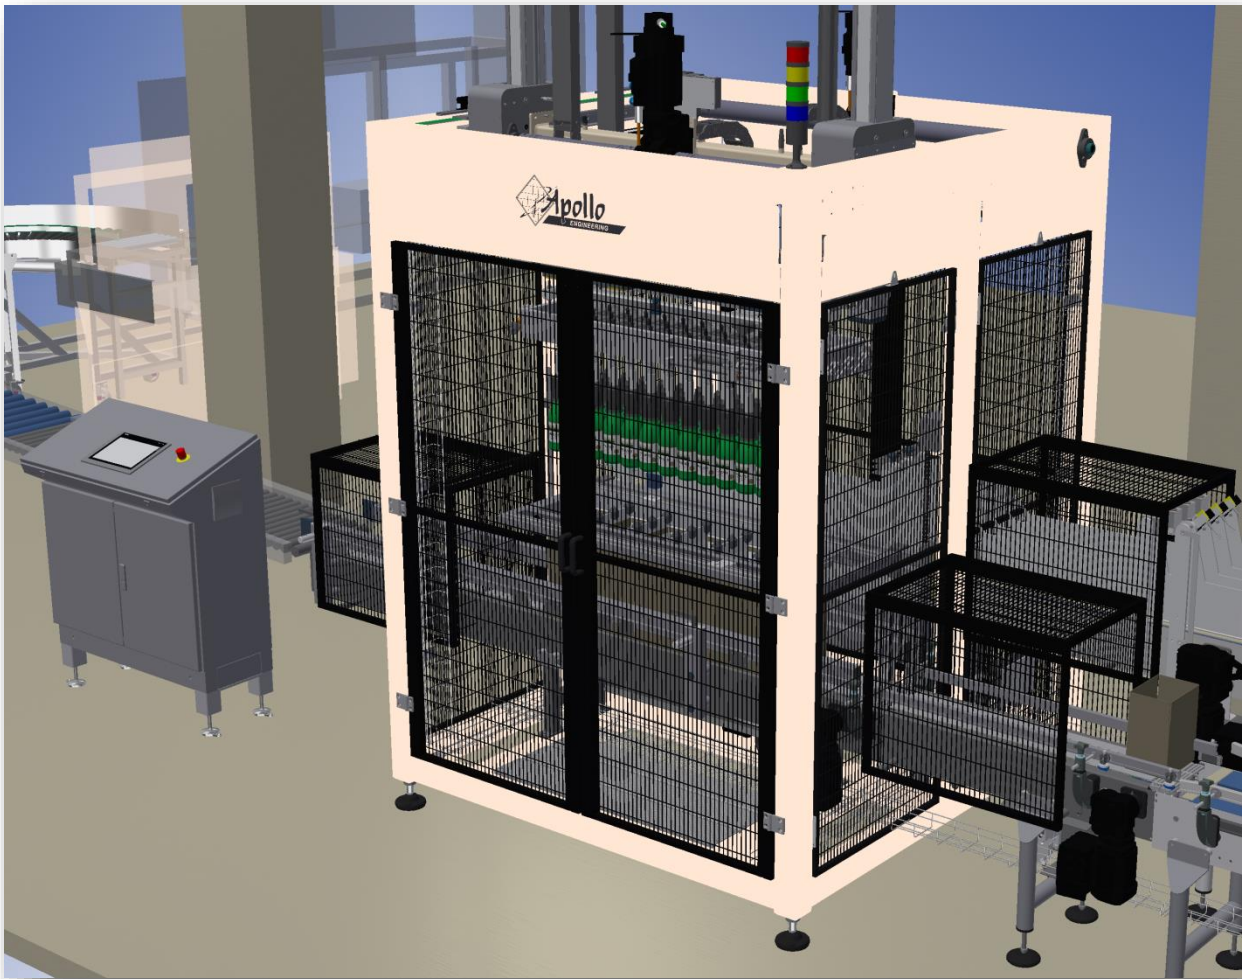

Toploading Case Packer

Customer: Wine Excell
 Machine: Toploading Case Packer
 Product: Bottles with wine
 Capacity: 12.000 bottles/hour, 34 cases/min,
 6 cases/cycle.
 Remarks: American cases (RSC) 3x2 or 4x3